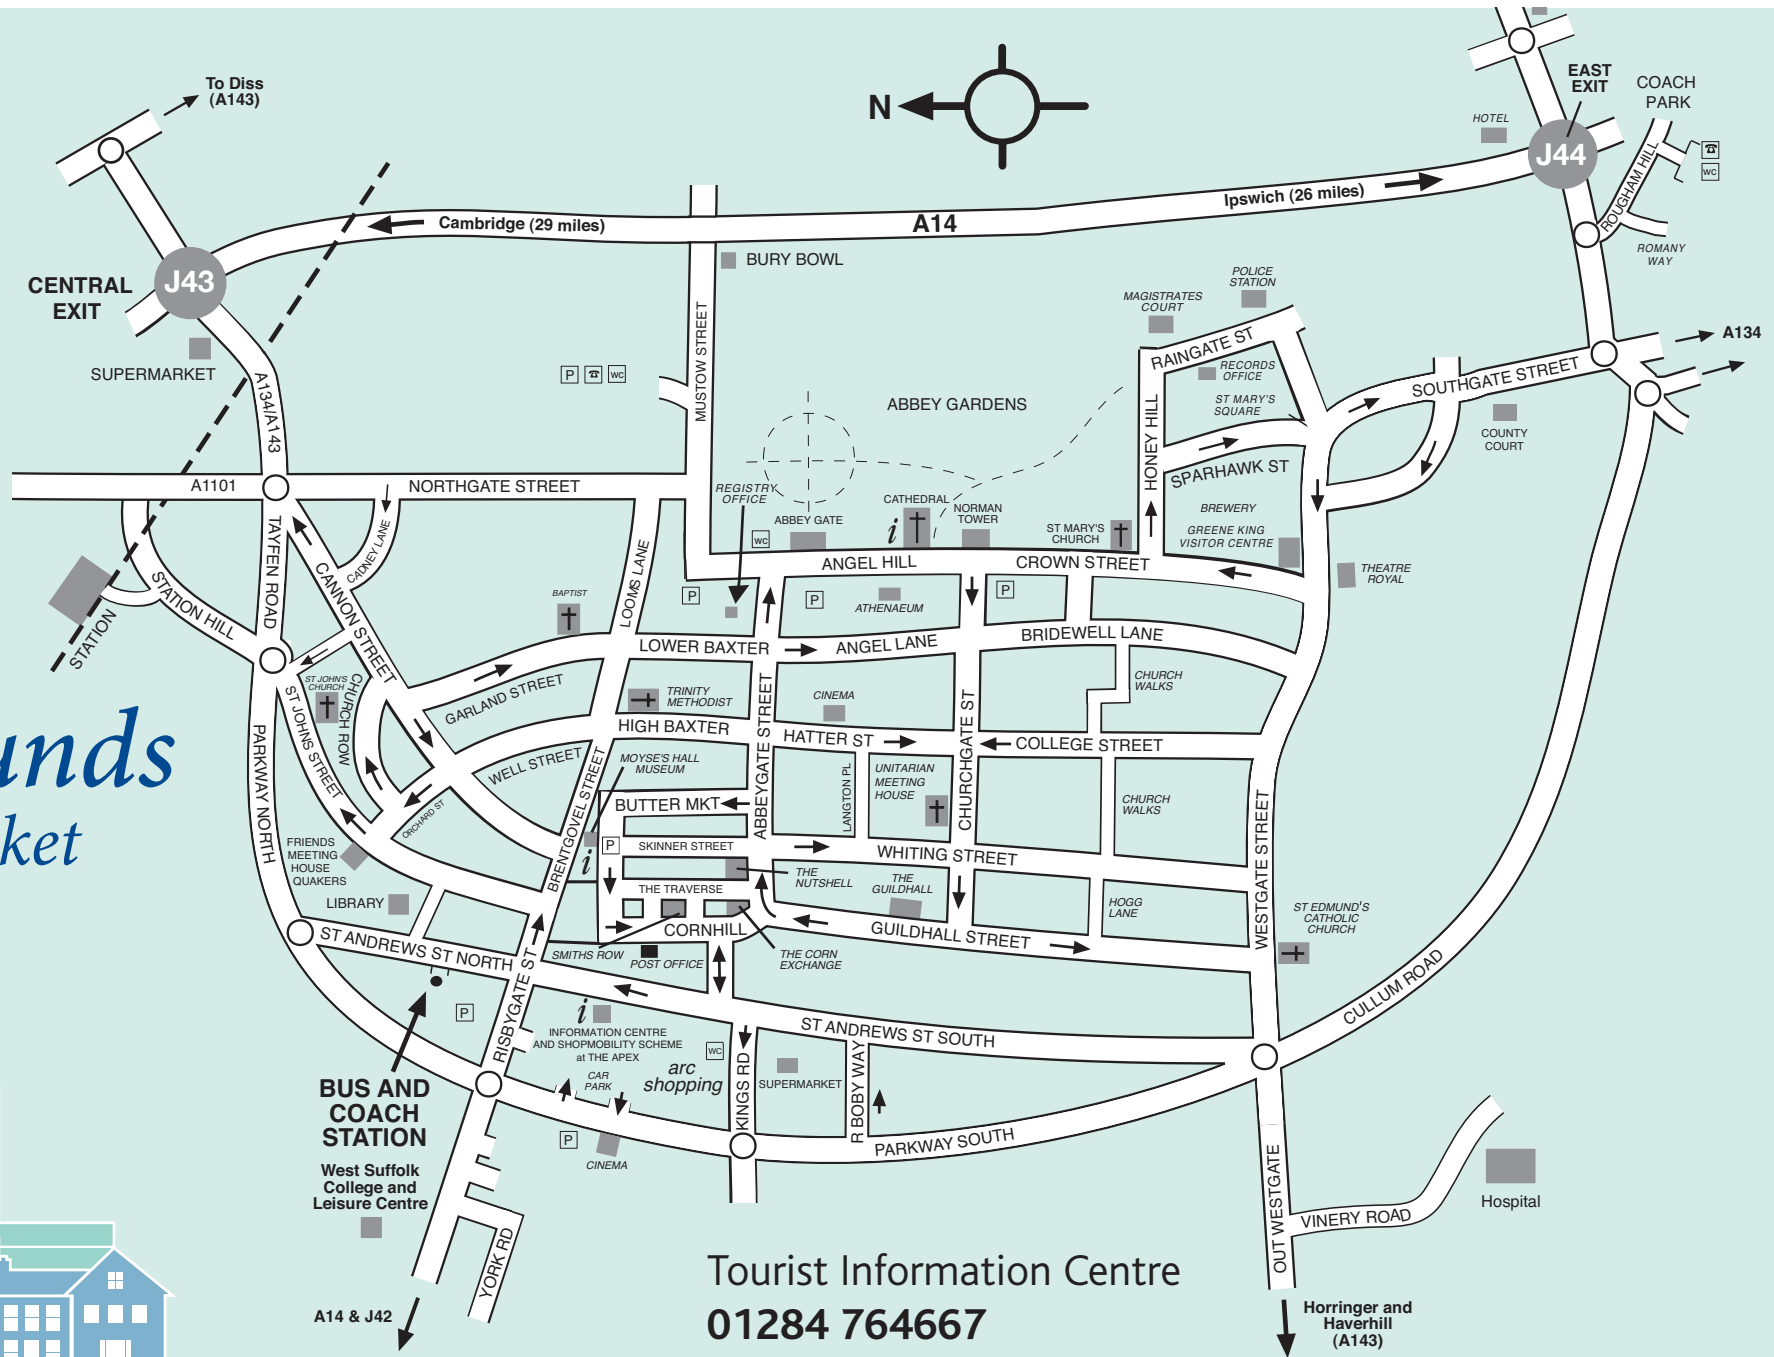

Bury St Edmunds Historic Market Town Centre

Tourist Information Centre
01284 764667

A14 & J42

Horringer and
Haverhill
(A143)